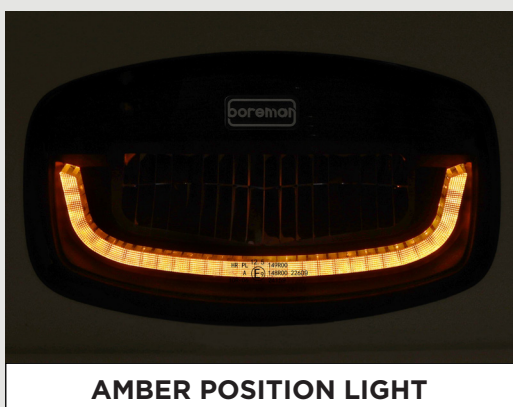

### Beam Pattern:

1 LUX@218m

0.25 LUX@440m

### Side and Back View:

Connector Method:  
Deutsch Connector

AMBER POSITION LIGHT

CLEAR POSITION LIGHT