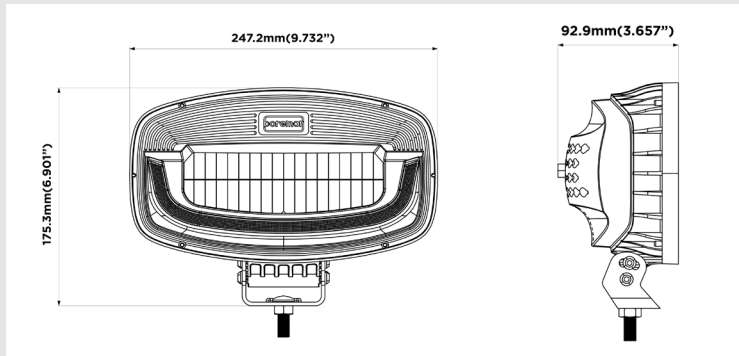

#### • DYNAMIC START UP

- Position Light in Amber and Clear
- LED Quantity - Driving Beam - 2pcs - 60W - Clear
- LED Quantity - Position Light - Amber - 30pcs - 1.7W
- LED Quantity - Position Light - Clear - 30pcs - 1.7W
- Voltage: 10-30V
- Lumens: 4,500lm
- Current Draw: 5amps@12V & 2.47amps@24V
- LUX Rate: 1 LUX @218m | 0.25 LUX @440m
- Housing Material: Die Cast Aluminium
- Mounting Bracket: Stainless Steel
- Working Range Temperature: -40°C ~+60°C
- Working Colour Temperature: 6,500K
- Lens Material: Polycarbonate
- ECE R10/R148/R149
- RoHS Compliant
- IP Rating: IP69K
- Connector Method: Deutsch Connector
- Weight: 1.4kg
- Life Span: 30,000+ Hours
- 3 Year Warranty
- Available in Brilliant Silver

## DYNAMIC START UP

POSITION LIGHT IN AMBER AND CLEAR

PART NO.: 1001-2685

[www.boremanltd.com](http://www.boremanltd.com)

### Dimensions: