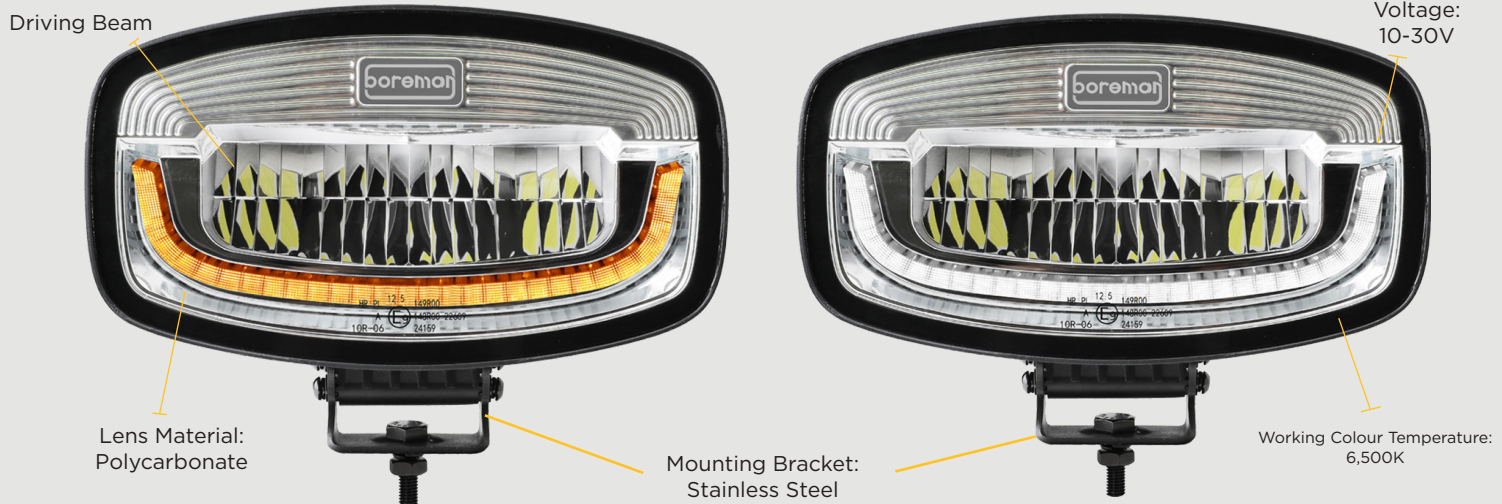

## DYNAMIC START UP

POSITION LIGHT IN AMBER AND CLEAR

PART NO.: 1001-2685

www.boremanltd.com

#### • DYNAMIC START UP

- Position Light in Amber and Clear
- LED Quantity - Driving Beam - 2pcs - 60W - Clear
- LED Quantity - Position Light - Amber - 30pcs - 1.7W
- LED Quantity - Position Light - Clear - 30pcs - 1.7W
- Voltage: 10-30V
- Lumens: 4,500lm
- Current Draw: 5amps@12V & 2.47amps@24V
- LUX Rate: 1 LUX @218m | 0.25 LUX @440m
- Housing Material: Die Cast Aluminium
- Mounting Bracket: Stainless Steel
- Working Range Temperature: -40°C ~+60°C
- Working Colour Temperature: 6,500K
- Lens Material: Polycarbonate
- ECE R10/R148/R149
- RoHS Compliant
- IP Rating: IP69K
- Connector Method: Deutsch Connector
- Weight: 1.4kg
- Life Span: 30,000+ Hours
- 3 Year Warranty
- Available in Brilliant Silver

### Information:

Part No.:	Description:	Position Light:	Start Up:	Voltage:	Connector Method:	Weight:
1001-2685	PHANTOM "S"	Amber & Clear	<b>DYNAMIC START UP</b>	10-30V	Deutsch	1.4kg

*"Quality and style for every mile"*